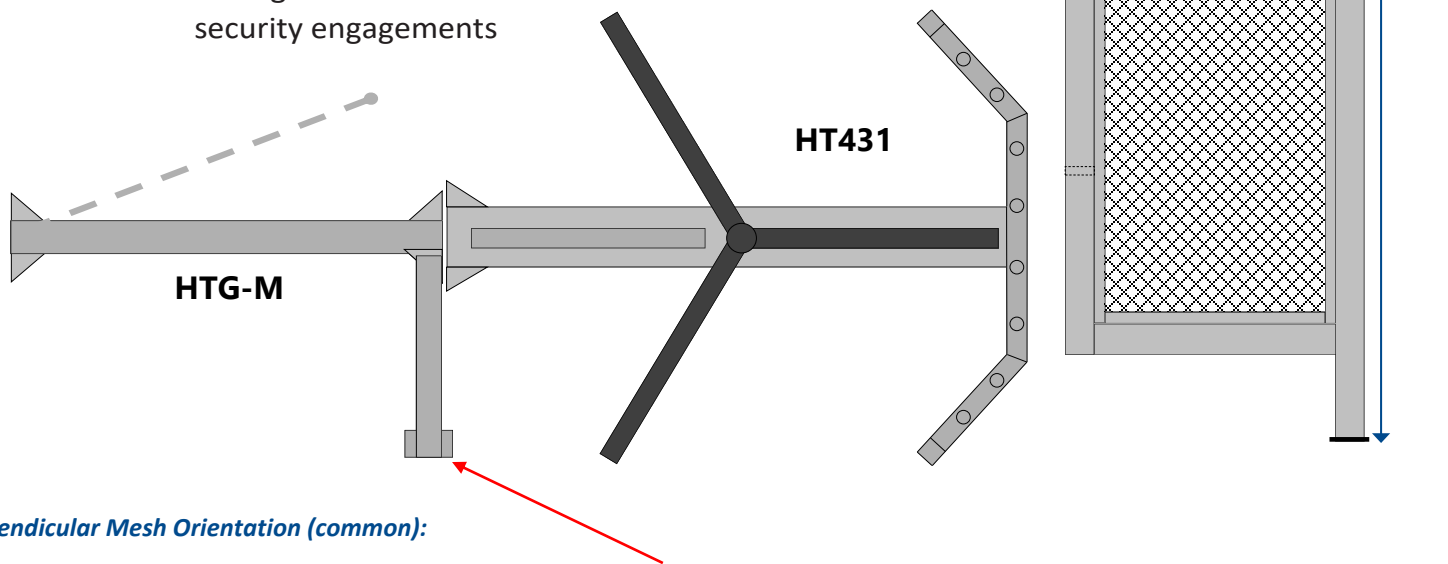

Gate Operation:

- Gate automatically closes with included self closing hinge
- Field selectable electronic strike lock (24VDC) included

- Strike lock can be used mechanically or electronically
- Gate can be locked and unlocked using a key
- Strike lock can be set to lock (fail secure) or unlock (fail safe) the gate during power failure and emergencies (fail secure is standard orientation)
- Push operated panic bar allows for free exit
- Voltage for electronic strike can be taken from nearby SecureTurn turnstile power supply
- Monitored latch included to detect lock/unlock status and open/close status

When a full height turnstile is paired with a full height gate in certain layouts, it becomes possible for an entrant to stick a hand through the gaps in the turnstile's cage to gain access to the full height gate's panic bar. This creates an opportunity to open the full height gate from the outside, which can create a security breach. Because of this, we developed our reach prevention mesh panels that you can optionally order with your HTG-M (in matching galvanized or powder coated colors) to create a barrier between your HTG-M's panic bar and it's neighboring turnstile.

Our reach prevention mesh panels eliminate unauthorized access and directly match the height and aesthetics of both our HTG-M and our SecureTurn full height turnstile series. Simply reach out to one of our access control experts by dialing 203-647-9144 or emailing sales@haywardts.com to learn more about the benefits of our reach prevention mesh panels today.

Reach Prevention Mesh Panel Benefits:

- Perpendicular installation (as seen in the picture below) prevents reach through from neighboring turnstile users
- 24" parallel reach prevention panels add width to your turnstile and gate array
- Reach prevention panels match the height and the aesthetics of our HTG-M and our SecureTurn series
- Easy to install and maintain
- Strong steel mesh construction for maximum security engagements