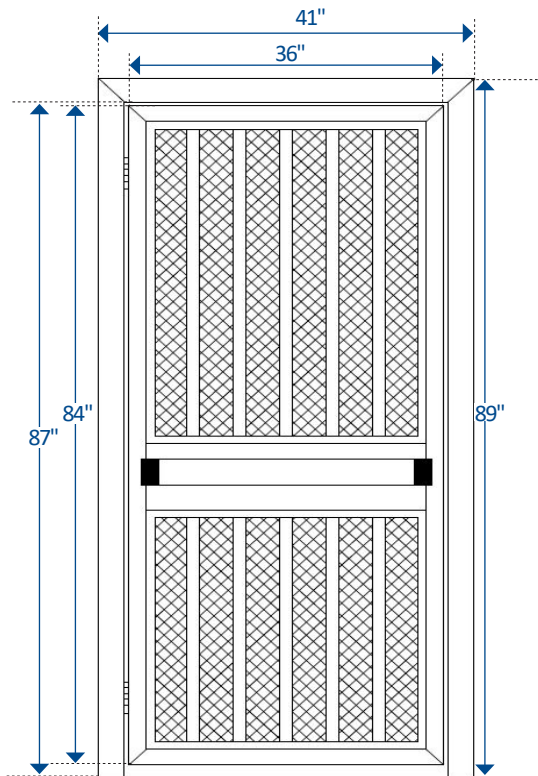

Design & Construction:

- Designed as an ADA compliant solution for perimeter security
- ADA compliant passage width
- Fully welded exterior components
- Built from heavy gauge materials that meet ASTM standards
- Built with sturdy steel vertical bars and mesh infill
- Minimally exposed, tamper proof hardware

Gate Operation:

- Gate automatically closes with included self closing hinge
- Field selectable electronic strike lock (24VDC) included

- Strike lock can be used mechanically or electronically
- Gate can be locked and unlocked using a key
- Strike lock can be set to lock (fail secure) or unlock (fail safe) the gate during power failure and emergencies (fail secure is standard orientation)
- Push operated panic bar allows for free exit
- Voltage for electronic strike can be taken from nearby SecureTurn turnstile power supply
- Monitored latch included to detect lock/unlock status and open/close status

Options:

- Push buttons (wired or wireless)
- Kick plate (for compliance in certain states)
- Card reader mounting plates
- Reach prevention panels and integrated mesh
- Panic bar alarm (85 dB)

Additional options available upon request

Electrical Specifications:

UL Approved Monitored Electronic Strike: 24VDC Input Voltage
Current Draw: 170 mA

Warranty:

Units are warranted against defects in materials and workmanship for one year.